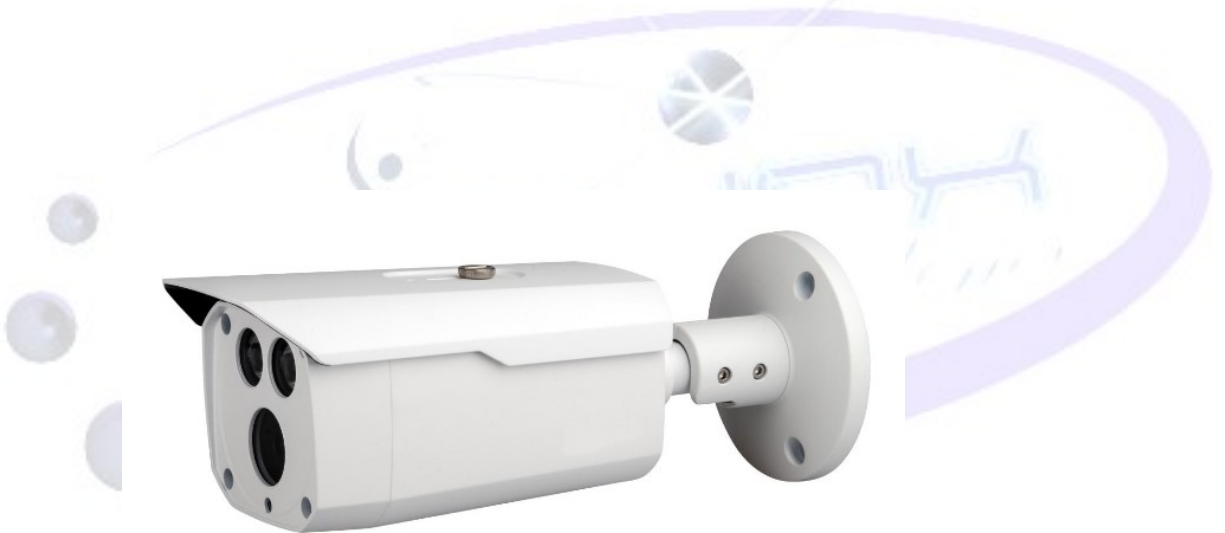

## 3 MP LED Bullet IP Camera

## ALS-7-41-KM 3MP Waterproof IP Cameras

### Key Features:

- 3 Mega Pixel CMOS LED Array Waterproof IP Camera
- Support high definition resolution 3 Mega pixel 25 fps@ 2048\*1536
- Delay Time Less than 200 MSec (0.2 second) in LAN.
- ONVIF compatible
- Standard H.265, H.264 Video Compression
- G.726/G. 711/G. 722 Audio Compression
- Built-in high performance IR LED with IR cut
- Exceptional night surveillance Remove noise and ghost image with DNR
- Day & night with ICR(Infrared cutter removal)
- Built-in Web Server, support IE browser monitor, IE configure, IE upgrade
- IP Based Filtering and built-in Firewall Support
- The bit rate adjusting assures the real-time transmission of audio on Internet User Management support three level user & password
- Alarm I/O support Motion Detection, date, time, event trigger
- Support local and Remote recording
- Support Remote Configuration and Update
- Support image capture
- Support image mask
- Support Auto Iris Interface
- Support video loop back
- Standard PoE 802.3af